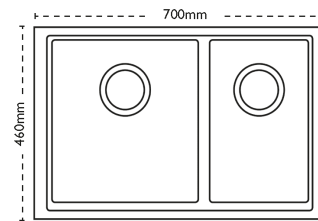

Sink Details

Material:	Granite
Sink Range:	Fiji
Min Cabinet Size:	800mm
Colour:	Polar White

Unit Dimensions

Left to Right:	700mm
Front to Back:	460mm

Bowl Dimensions

Left to Right:	355mm
Front to Back:	390mm
Height:	205mm

Second Bowl Dimensions

Left to Right: 233mm
Front to Back: 390mm
Height: 178mm

Cut-Out Dimensions

Left to Right: Utilise Template mm