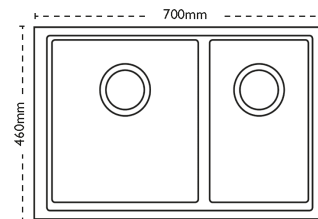

Sink Details

Material:	Granite
Sink Range:	Fiji
Min Cabinet Size:	800mm
Colour:	Polar White

Unit Dimensions

Left to Right:	700mm
Font to Back:	460mm

Bowl Dimensions

Left to Right:	355mm
Font to Back:	390mm
Height:	205mm

Second Bowl Dimensions

Left to Right: 233mm
Font to Back: 390mm
Height: 178mm

Cut-Out Dimensions

Left to Right: Utilise Template mm