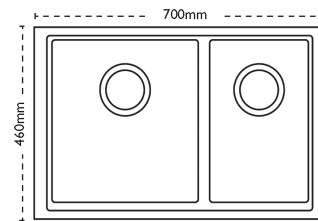

Sink Details

Material:	Granite
Sink Range:	Fiji
Min Cabinet Size:	800mm
Colour:	Stone Grey

Unit Dimensions

Left to Right:	700mm
Front to Back:	460mm

Bowl Dimensions

Left to Right:	355mm
Front to Back:	390mm
Height:	205mm

Second Bowl Dimensions

Left to Right:	233mm
Front to Back:	390mm
Height:	178mm

Cut-Out Dimensions

Left to Right:	Utilise Template mm
-----------------------	---------------------