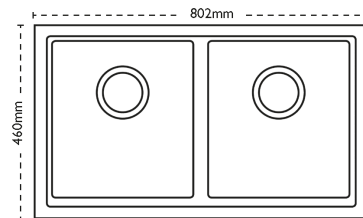

CARRON
P H O E N I X

Fiji 200 | 125.0077.436

Fiji opens up the design potential for undermounting granite bowls into a wide range of worksurface materials. With its choice of beautifully neutral tones and contemporary shapes, Fiji offers an appealing alternative to stainless steel. Shown with Henley Chrome Tap.

NB PRODUCT DISCONTINUED MAY 2021

Sink Details

Material:	Granite
Sink Range:	Fiji
Min Cabinet Size:	1000mm
Colour:	Champagne

Unit Dimensions

Left to Right:	802mm
Front to Back:	460mm

Bowl Dimensions

Left to Right:	345mm
Front to Back:	390mm
Height:	205mm