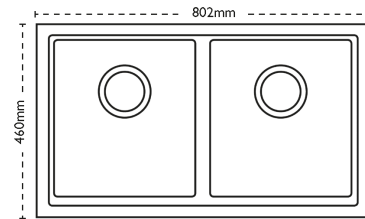

Sink Details

Material:	Granite
Sink Range:	Fiji
Min Cabinet Size:	1000mm
Colour:	Jet Black

Unit Dimensions

Left to Right:	802mm
Front to Back:	460mm

Bowl Dimensions

Left to Right:	345mm
Front to Back:	390mm
Height:	205mm

Second Bowl Dimensions

Left to Right: 345mm
Front to Back: 390mm
Height: 205mm

Cut-Out Dimensions

Left to Right: Utilise Template mm