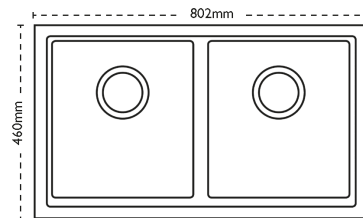

NB PRODUCT DISCONTINUED MAY 2021

Sink Details

Material:	Granite
Sink Range:	Fiji
Min Cabinet Size:	1000mm
Colour:	Onyx

Unit Dimensions

Left to Right:	802mm
Front to Back:	460mm

Bowl Dimensions

Left to Right:	345mm
Front to Back:	390mm
Height:	205mm

Second Bowl Dimensions

Left to Right:	345mm
Front to Back:	390mm
Height:	205mm

Cut-Out Dimensions

Left to Right:	Utilise Template mm
-----------------------	---------------------