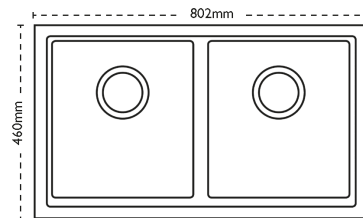

NB PRODUCT DISCONTINUED MAY 2021

Sink Details

Material:	Granite
Sink Range:	Fiji
Min Cabinet Size:	1000mm
Colour:	Polar White

Unit Dimensions

Left to Right:	802mm
Front to Back:	460mm

Bowl Dimensions

Left to Right:	345mm
Front to Back:	390mm
Height:	205mm

Second Bowl Dimensions

Left to Right:	345mm
Front to Back:	390mm
Height:	205mm

Cut-Out Dimensions

Left to Right:	Utilise Template mm
-----------------------	---------------------