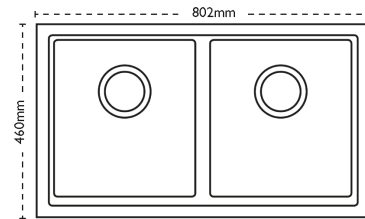

Sink Details

Material:	Granite
Sink Range:	Fiji
Min Cabinet Size:	1000mm
Colour:	Stone Grey

Unit Dimensions

Left to Right:	802mm
Font to Back:	460mm

Bowl Dimensions

Left to Right:	345mm
Font to Back:	390mm
Height:	205mm

Second Bowl Dimensions

Left to Right: 345mm
Font to Back: 390mm
Height: 205mm

Cut-Out Dimensions

Left to Right: Utilise Template mm