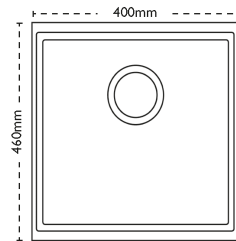

NB PRODUCT DISCONTINUED MAY 2021

Sink Details

Material:	Granite
Sink Range:	Fiji
Min Cabinet Size:	500mm
Colour:	Champagne

Unit Dimensions

Left to Right:	400mm
Front to Back:	460mm

Bowl Dimensions

Left to Right:	410mm
Front to Back:	345mm
Height:	205mm

Cut-Out Dimensions

Left to Right:

Utilise Template