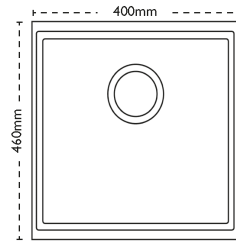

Sink Details

| | |
|--------------------------|-----------|
| Material: | Granite |
| Sink Range: | Fiji |
| Min Cabinet Size: | 500mm |
| Colour: | Champagne |

Unit Dimensions

| | |
|-----------------------|-------|
| Left to Right: | 400mm |
| Font to Back: | 460mm |

Bowl Dimensions

| | |
|-----------------------|-------|
| Left to Right: | 410mm |
| Font to Back: | 345mm |
| Height: | 205mm |

Cut-Out Dimensions

Left to Right:

Utilise Template