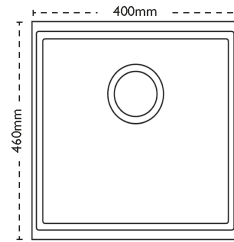

Sink Details

Material:	Granite
Sink Range:	Fiji
Min Cabinet Size:	500mm
Colour:	Onyx

Unit Dimensions

Left to Right:	400mm
Front to Back:	460mm

Bowl Dimensions

Left to Right:	410mm
Front to Back:	345mm
Height:	205mm

Cut-Out Dimensions

Left to Right:

Utilise Template