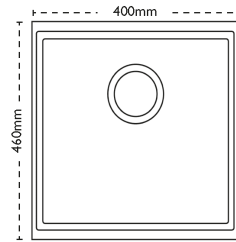

Sink Details

Material:	Granite
Sink Range:	Fiji
Min Cabinet Size:	500mm
Colour:	Onyx

Unit Dimensions

Left to Right:	400mm
Front to Back:	460mm

Bowl Dimensions

Left to Right:	345mm
Front to Back:	390mm
Height:	205mm

Cut-Out Dimensions

Left to Right:

Utilise Template