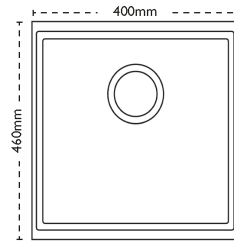

### Sink Details

<b>Material:</b>	Granite
<b>Sink Range:</b>	Fiji
<b>Min Cabinet Size:</b>	500mm
<b>Colour:</b>	Polar White

### Unit Dimensions

<b>Left to Right:</b>	400mm
<b>Front to Back:</b>	460mm

### Bowl Dimensions

<b>Left to Right:</b>	410mm
<b>Front to Back:</b>	345mm
<b>Height:</b>	205mm

### Cut-Out Dimensions

**Left to Right:**

Utilise Template