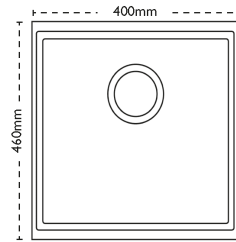

### Sink Details

|                          |             |
|--------------------------|-------------|
| <b>Material:</b>         | Granite     |
| <b>Sink Range:</b>       | Fiji        |
| <b>Min Cabinet Size:</b> | 500mm       |
| <b>Colour:</b>           | Polar White |

### Unit Dimensions

|                       |       |
|-----------------------|-------|
| <b>Left to Right:</b> | 400mm |
| <b>Front to Back:</b> | 460mm |

### Bowl Dimensions

|                       |       |
|-----------------------|-------|
| <b>Left to Right:</b> | 345mm |
| <b>Front to Back:</b> | 390mm |
| <b>Height:</b>        | 205mm |

### Cut-Out Dimensions

**Left to Right:**

Utilise Template