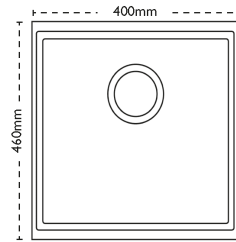

Sink Details

Material:	Granite
Sink Range:	Fiji
Min Cabinet Size:	500mm
Colour:	Stone Grey

Unit Dimensions

Left to Right:	400mm
Front to Back:	460mm

Bowl Dimensions

Left to Right:	410mm
Front to Back:	345mm
Height:	205mm

Cut-Out Dimensions

Left to Right:

Utilise Template