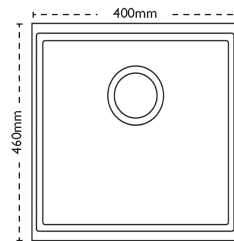

NB: Product Discontinued March 2023

Replaced by Haven 90 Stone Grey -125.0696.028

Sink Details

| | |
|--------------------------|------------|
| Material: | Granite |
| Sink Range: | Fiji |
| Min Cabinet Size: | 500mm |
| Colour: | Stone Grey |

Unit Dimensions

| | |
|-----------------------|-------|
| Left to Right: | 400mm |
| Front to Back: | 460mm |

Bowl Dimensions

| | |
|-----------------------|-------|
| Left to Right: | 345mm |
| Front to Back: | 390mm |
| Height: | 205mm |

Cut-Out Dimensions

Left to Right:

Utilise Template