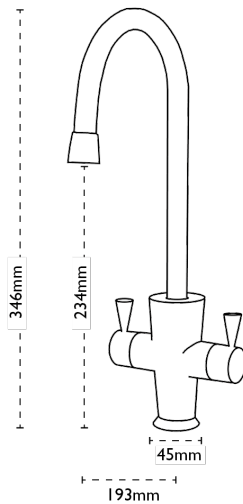

CARRON
P H O E N I X

Flora | 115.0254.459

Flora's angular body and handles hint at an art deco style. Designed to complement all kitchen styles, Flora is highly functional and hard working.

Tap Details

Finish:	Chrome
Tap Type:	Two Lever
Valve Type:	Ceramic Disc
Tap Operation:	Two Lever
Water Pressure:	Medium Pressure 0.5-1.2 bar

Tap Dimensions

Tap Height:	346mm
Spout Reach:	193mm

Additional Information

Other:	Ceramic valves. Quarter turn action.
---------------	--------------------------------------