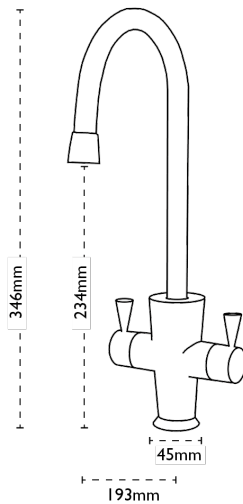

## Flora | 115.0254.459

Flora's angular body and handles hint at an art deco style. Designed to complement all kitchen styles, Flora is highly functional and hard working.

### Tap Details

<b>Finish:</b>	Chrome
<b>Tap Type:</b>	Two Lever
<b>Valve Type:</b>	Ceramic Disc
<b>Tap Operation:</b>	Two Lever
<b>Water Pressure:</b>	Medium Pressure 0.5-1.2 bar

### Tap Dimensions

<b>Tap Height:</b>	346mm
<b>Spout Reach:</b>	193mm