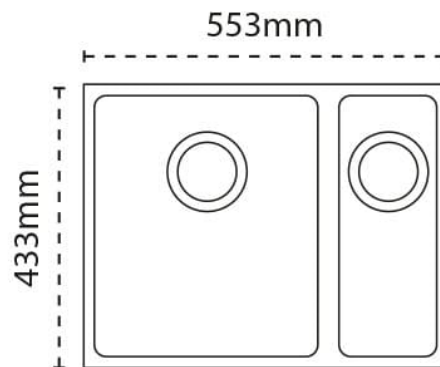

CARRON
P H O E N I X

Haven 150-16 | 125.0696.037

Haven opens up the design potential for undermounting Granite sinks into a wide range of work surface materials. With its choice of beautifully neutral tones and contemporary shades, Haven offers an appealing and high performance alternative to Stainless Steel. Replaces Fiji 150-16.

Sink Details

Material:	Granite
Sink Range:	Haven
Min Cabinet Size:	600mm
Colour:	Coffee (was Champagne)

Unit Dimensions

Left to Right:	553mm
Front to Back:	433mm

Bowl Dimensions

Left to Right:	520mm
Front to Back:	400mm
Height:	200mm