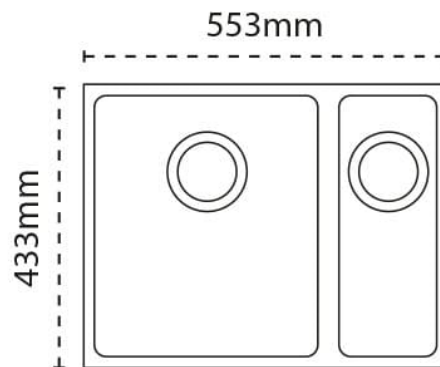

Sink Details

Material:	Granite
Sink Range:	Haven
Min Cabinet Size:	600mm
Colour:	Matt Black

Unit Dimensions

Left to Right:	553mm
Front to Back:	433mm

Bowl Dimensions

Left to Right:	340mm
Front to Back:	400mm
Height:	200mm

Second Bowl Dimensions

Left to Right:	150mm
Front to Back:	400mm
Height:	150mm

Cut-Out Dimensions

Left to Right:	Utilise Template mm
-----------------------	---------------------