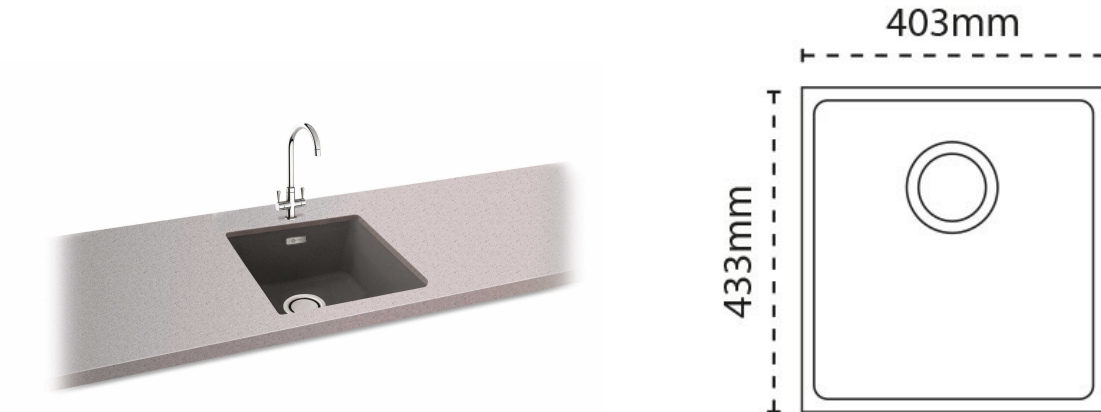

CARRON
P H O E N I X

Haven 90 | 125.0696.028

Haven opens up the design potential for undermounting Granite sinks into a wide range of work surface materials. With its choice of beautifully neutral tones and contemporary shades, Haven offers an appealing and high performance alternative to Stainless Steel. Replaces Fiji 90.

Sink Details

Material:	Granite
Sink Range:	Haven
Min Cabinet Size:	450mm
Colour:	Stone Grey

Unit Dimensions

Left to Right:	403mm
Front to Back:	433mm

Bowl Dimensions

Left to Right:	370mm
Front to Back:	400mm
Height:	200mm

Cut-Out Dimensions

Left to Right:

Utilise Template