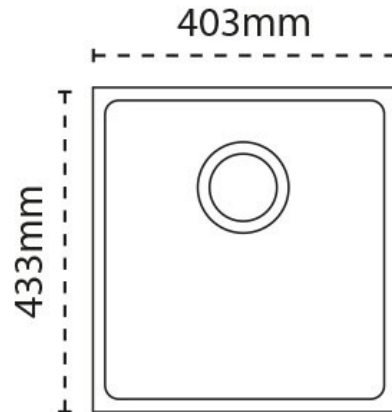

CARRON
P H O E N I X

Haven 90 | 125.0696.026

Haven opens up the design potential for undermounting Granite sinks into a wide range of work surface materials. With its choice of beautifully neutral tones and contemporary shades, Haven offers an appealing and high performance alternative to Stainless Steel. Replaces Fiji 90.

Sink Details

Material:	Granite
Sink Range:	Haven
Colour:	Matt Black

Unit Dimensions

Left to Right:	403mm
Front to Back:	433mm

Bowl Dimensions

Left to Right:	370mm
Front to Back:	400mm
Height:	200mm