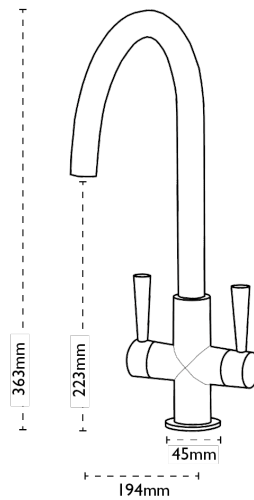

CARRON
P H O E N I X

Henley | 115.0254.448

Henley boasts a classic swan-neck and angled quarter-turn lever handles that will complement most kitchen styles.

Tap Details

Finish:	Chrome
Tap Type:	Two Lever
Valve Type:	Ceramic Disc
Tap Operation:	Two Lever
Water Pressure:	Medium Pressure 0.5-1.2 bar

Tap Dimensions

Tap Height:	363mm
Spout Reach:	194mm

Additional Information

Other:	Ceramic valves. Quarter turn action.
---------------	--------------------------------------