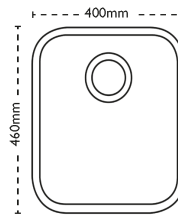

CARRON
P H O E N I X

Ibis 100U | 122.0281.513

The appeal of Ibis lies in its absolute design simplicity. Clean lines and contemporary styling are echoed throughout the Ibis range. Shown with Henley Chrome Tap.

Sink Details

Material:	Stainless Steel
Sink Range:	Ibis
Min Cabinet Size:	400mm
Colour:	Polished

Unit Dimensions

Left to Right:	400mm
Front to Back:	460mm

Bowl Dimensions

Left to Right:	360mm
Front to Back:	420mm
Height:	200mm