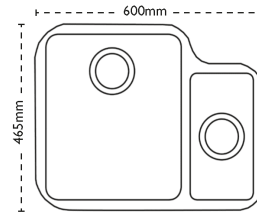

Sink Details

Material:	Stainless Steel
Sink Range:	Ibis
Min Cabinet Size:	600mm
Colour:	Polished

Unit Dimensions

Left to Right:	600mm
Front to Back:	465mm

Bowl Dimensions

Left to Right:	360mm
Front to Back:	420mm
Height:	180mm

Second Bowl Dimensions

Left to Right:	170mm
Front to Back:	320mm
Height:	130mm