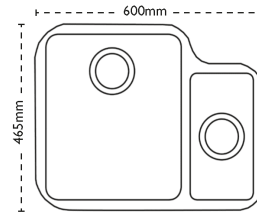

Sink Details

Material:	Stainless Steel
Sink Range:	Ibis
Min Cabinet Size:	600mm
Colour:	Polished

Unit Dimensions

Left to Right:	600mm
Front to Back:	465mm

Bowl Dimensions

Left to Right:	360mm
Front to Back:	420mm
Height:	180mm

Second Bowl Dimensions

Left to Right: 170mm
Front to Back: 320mm
Height: 130mm