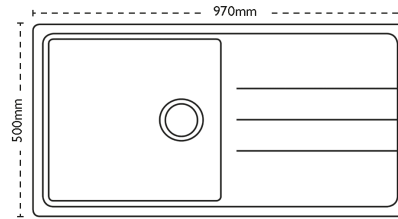

Sink Details

Material:	Synthetic
Sink Range:	Janus
Min Cabinet Size:	600mm
Colour:	Arctic White

Unit Dimensions

Left to Right:	970mm
Front to Back:	500mm

Bowl Dimensions

Left to Right:	450mm
Front to Back:	420mm
Height:	200mm

Cut-Out Dimensions

Left to Right: 950mm

Front to Back: 480mm

Cut-Out Dimensions

Tap Hole: 35mm to be removed at installation