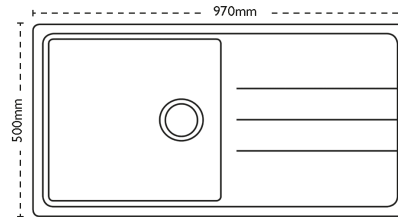

Sink Details

| | |
|--------------------------|--------------|
| Material: | Synthetic |
| Sink Range: | Janus |
| Min Cabinet Size: | 600mm |
| Colour: | Arctic White |

Unit Dimensions

| | |
|-----------------------|-------|
| Left to Right: | 970mm |
| Front to Back: | 500mm |

Bowl Dimensions

| | |
|-----------------------|-------|
| Left to Right: | 450mm |
| Front to Back: | 420mm |
| Height: | 200mm |

Cut-Out Dimensions

Left to Right: 950mm

Front to Back: 480mm

Cut-Out Dimensions

Tap Hole: 35mm to be removed at installation