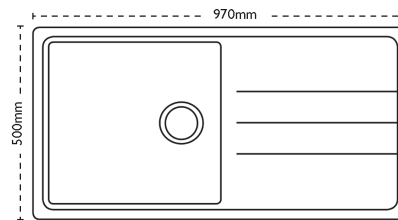

Sink Details

Material:	Synthetic
Sink Range:	Janus
Min Cabinet Size:	600mm
Colour:	Graphite

Unit Dimensions

Left to Right:	970mm
Front to Back:	500mm

Bowl Dimensions

Left to Right:	450mm
Front to Back:	420mm
Height:	200mm

Cut-Out Dimensions

Left to Right: 950mm

Front to Back: 480mm

Cut-Out Dimensions

Tap Hole: 35mm to be removed at installation