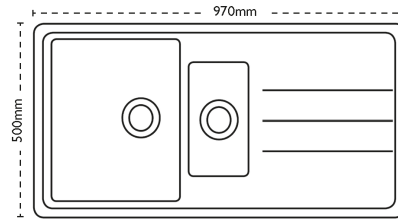

CARRON
P H O E N I X

Janus 150 | 114.0308.263

The Janus range of synthetic sinks offers great value; the durable coating ensures you enjoy a hardworking sink, available in either Arctic White or Graphite colour options. Shown with Henley Chrome Tap.

Sink Details

Material:	Synthetic
Sink Range:	Janus
Min Cabinet Size:	600mm
Colour:	Arctic White

Unit Dimensions

Left to Right:	970mm
Front to Back:	500mm

Bowl Dimensions

Left to Right:	340mm
Front to Back:	420mm
Height:	200mm

Second Bowl Dimensions