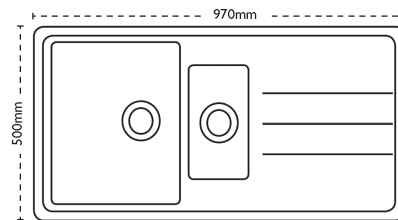

Sink Details

Material:	Synthetic
Sink Range:	Janus
Min Cabinet Size:	600mm
Colour:	Graphite

Unit Dimensions

Left to Right:	970mm
Front to Back:	500mm

Bowl Dimensions

Left to Right:	340mm
Front to Back:	420mm
Height:	200mm

Second Bowl Dimensions

Left to Right:	150mm
Front to Back:	290mm
Height:	100mm

Cut-Out Dimensions

Left to Right:	950mm
Front to Back:	480mm

Cut-Out Dimensions

Tap Hole:	35mm to be removed at installation
------------------	------------------------------------