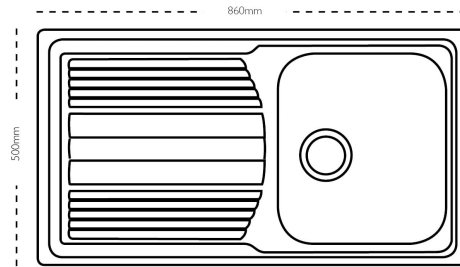

CARRON
P H O E N I X

Logica 100 | 101.0321.560

The Logica range of stainless sinks offers great design with a linear drainer pattern. Ideal for the modern developer product range.

Sink Details

Material:	Stainless Steel
Sink Range:	Logica
Min Cabinet Size:	500mm
Colour:	Polished

Unit Dimensions

Left to Right:	860mm
Front to Back:	500mm

Bowl Dimensions

Left to Right:	340mm
Front to Back:	400mm
Height:	180mm

Cut-Out Dimensions

Left to Right:	840mm
-----------------------	-------

Front to Back: 480mm

Radius: 20mm

Cut-Out Dimensions

Tap Hole: 35mm