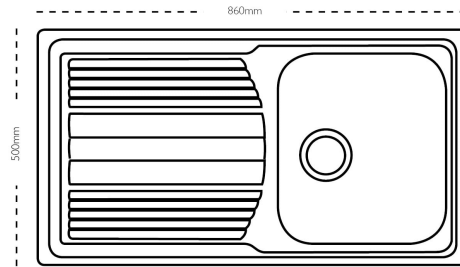

CARRON
P H O E N I X

Logica 100 | 101.0321.560

The Logica range of stainless sinks offers great design with a linear drainer pattern. Ideal for the modern developer product range.

Sink Details

Material:	Stainless Steel
Sink Range:	Logica
Min Cabinet Size:	500mm
Colour:	Polished

Unit Dimensions

Left to Right:	860mm
Front to Back:	500mm

Bowl Dimensions

Left to Right:	340mm
Front to Back:	400mm
Height:	180mm

Cut-Out Dimensions

Left to Right:	840mm