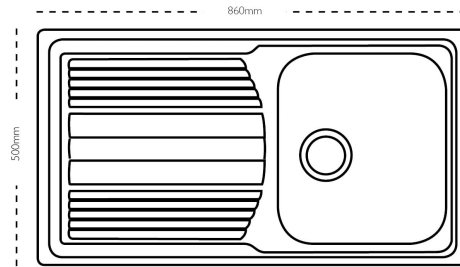

CARRON
P H O E N I X

Logica 100 | 101.0321.560

The Logica range of stainless sinks offers great design with a linear drainer pattern. Ideal for the modern developer product range.

Sink Details

Material:	Stainless Steel
Sink Range:	Logica
Min Cabinet Size:	500mm
Colour:	Polished

Unit Dimensions

Left to Right:	860mm
Font to Back:	500mm

Bowl Dimensions

Left to Right:	340mm
Font to Back:	400mm
Height:	180mm

Cut-Out Dimensions

Left to Right:	840mm
-----------------------	-------

Font to Back: 480mm

Radius: 20mm

Cut-Out Dimensions

Tap Hole: 35mm