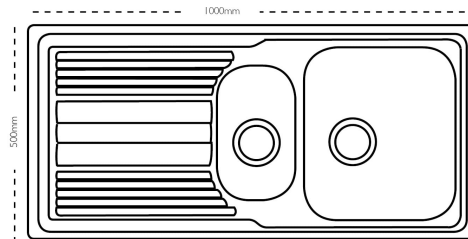

CARRON
PHOENIX

Logica 150 | 101.0322.122

The Logica range of stainless sinks offers great design with a linear drainer pattern. Ideal for the modern developer product range.

Sink Details

Material:	Stainless Steel
Sink Range:	Logica
Min Cabinet Size:	600mm
Colour:	Polished

Unit Dimensions

Left to Right:	1000mm
Front to Back:	500mm

Bowl Dimensions

Left to Right:	340mm
Front to Back:	400mm
Height:	180mm

Second Bowl Dimensions

Left to Right:	165mm
Front to Back:	306mm