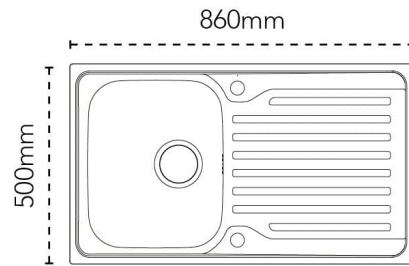

CARRON
PHOENIX

Lomond 90 | 101.0714.473

Sink Details

Material:	Stainless Steel
Sink Range:	Lomond
Min Cabinet Size:	450mm
Colour:	Unbrushed

Unit Dimensions

Left to Right:	860mm
Front to Back:	500mm

Bowl Dimensions

Left to Right:	340mm
Front to Back:	420mm
Height:	160mm

Cut-Out Dimensions

Left to Right:	840mm
Front to Back:	480mm

Cut-Out Dimensions

Tap Hole: 35