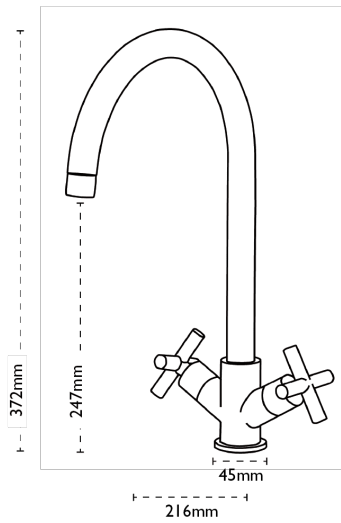

## Lucian | 115.0363.796

The Lucian tap combines a swan neck spout with the classic cross-head lever design.

NB PRODUCT DISCONTINUED SPRING 2020

### Tap Details

<b>Finish:</b>	Chrome
<b>Tap Type:</b>	Two Lever
<b>Valve Type:</b>	Ceramic Disc
<b>Tap Operation:</b>	Two Lever
<b>Water Pressure:</b>	Medium Pressure 0.5-1.2 bar

### Tap Dimensions

<b>Tap Height:</b>	372mm
<b>Spout Reach:</b>	216mm