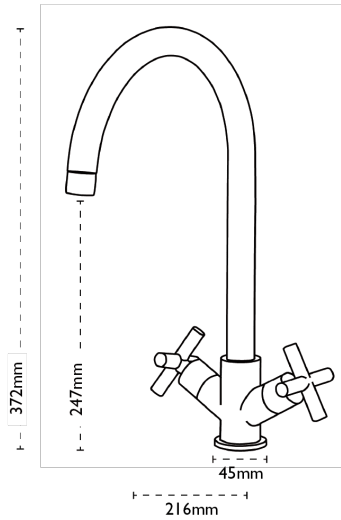

## Lucian | 115.0363.796

The Lucian tap combines a swan neck spout with the classic cross-head lever design.

### Tap Details

<b>Finish:</b>	Chrome
<b>Tap Type:</b>	Two Lever
<b>Valve Type:</b>	Ceramic Disc
<b>Tap Operation:</b>	Two Lever
<b>Water Pressure:</b>	Medium Pressure 0.5-1.2 bar

### Tap Dimensions

<b>Tap Height:</b>	372mm
<b>Spout Reach:</b>	216mm