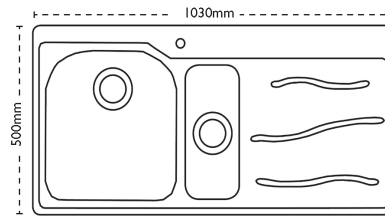

Sink Details

Material:	Stainless Steel
Sink Range:	Maui
Min Cabinet Size:	600mm
Colour:	Polished

Unit Dimensions

Left to Right:	1030mm
Front to Back:	500mm

Bowl Dimensions

Left to Right:	370mm
Front to Back:	400mm
Height:	200mm

Cut-Out Dimensions

Left to Right:	1014mm
Front to Back:	484mm

Cut-Out Dimensions

Tap Hole:	35mm
------------------	------