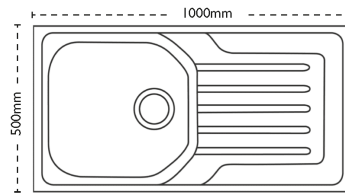

CARRON
P H O E N I X

Onda 100 | 101.0488.563

The Onda sink range offers excellent value for money, whilst combining good looks with high performance and durability. Shown with Henley Chrome tap.

Sink Details

Material:	Stainless Steel
Sink Range:	Onda
Min Cabinet Size:	600mm
Colour:	Polished

Unit Dimensions

Left to Right:	1000mm
Font to Back:	500mm

Bowl Dimensions

Left to Right:	450mm
Font to Back:	395mm
Height:	160mm

Cut-Out Dimensions

Left to Right:	980mm