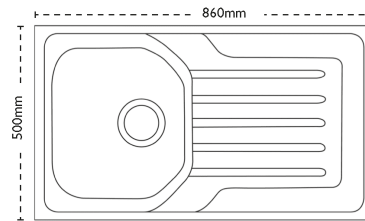

CARRON
P H O E N I X

Onda 90 | 101.0488.562

The Onda sink range offers excellent value for money, whilst combining good looks with high performance and durability. Shown with Henley Chrome tap.

Sink Details

Material:	Stainless Steel
Sink Range:	Onda
Min Cabinet Size:	450mm
Colour:	Polished

Unit Dimensions

Left to Right:	860mm
Font to Back:	500mm

Bowl Dimensions

Left to Right:	345mm
Font to Back:	395mm
Height:	160mm

Cut-Out Dimensions

Left to Right: 840mm

Font to Back: 480mm

Cut-Out Dimensions

Tap Hole: 35mm