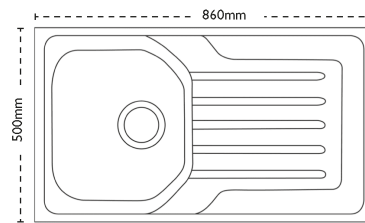

CARRON
P H O E N I X

Onda 90 | 101.0488.562

The Onda sink range offers excellent value for money, whilst combining good looks with high performance and durability. Shown with Henley Chrome tap.

Sink Details

Material:	Stainless Steel
Sink Range:	Onda
Min Cabinet Size:	450mm
Colour:	Polished

Unit Dimensions

Left to Right:	860mm
Front to Back:	500mm

Bowl Dimensions

Left to Right:	345mm
Front to Back:	395mm
Height:	160mm