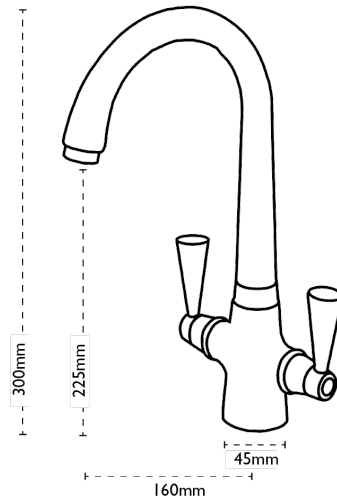

## Opus | 115.0019.236

Opus is a lever controlled tap that bears simple geometric shapes and strong lines, making it one of our most popular choices.

### Tap Details

<b>Finish:</b>	Brushed Nickel
<b>Tap Type:</b>	Two Lever
<b>Valve Type:</b>	Ceramic Disc
<b>Tap Operation:</b>	Two Lever
<b>Water Pressure:</b>	Low Pressure 0.2-0.5 bar

### Tap Dimensions

<b>Tap Height:</b>	300mm
<b>Spout Reach:</b>	160mm