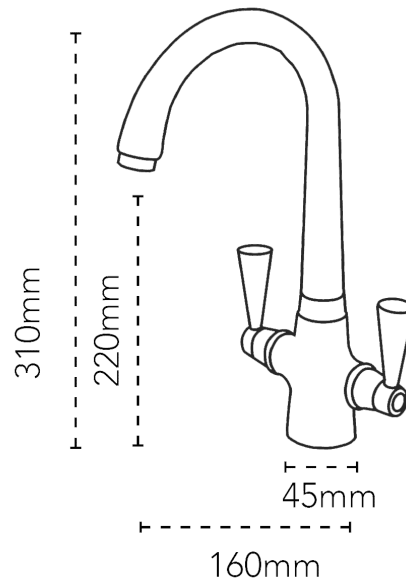

CARRON
P H O E N I X

Opus | 115.0019.236

Opus is a lever controlled tap that bears simple geometric shapes and strong lines, making it one of our most popular choices.

Tap Details

Finish:	Decor Steel
Tap Type:	Two Lever
Valve Type:	Ceramic Disc
Tap Operation:	Two Lever
Water Pressure:	Low Pressure 0.2-0.5 bar

Tap Dimensions

Tap Height:	310mm
Spout Reach:	160mm