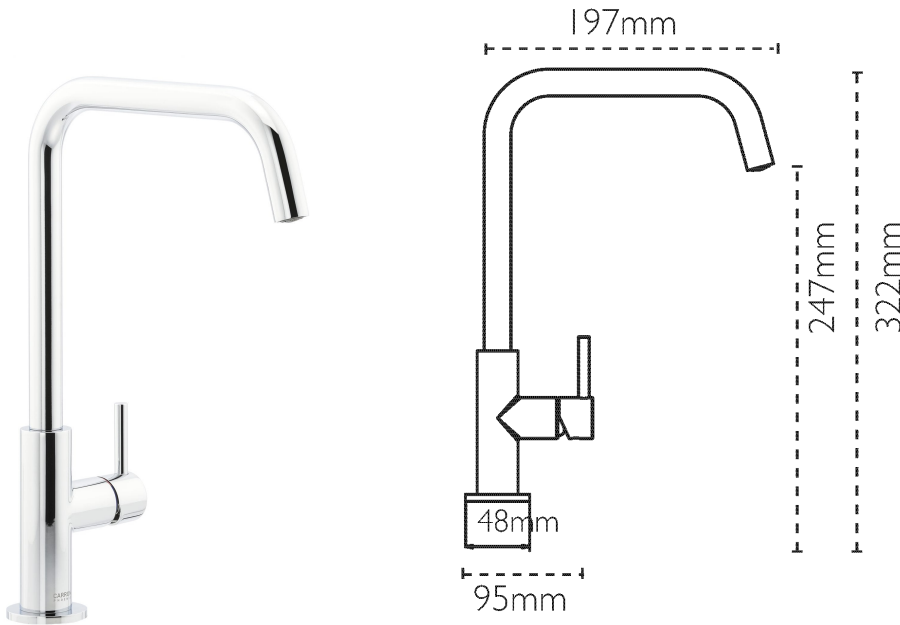

CARRON
P H O E N I X

Orla | 115.0567.656

This delicate side-lever tap is the perfect fit for any kitchen. Offered in Chrome finish and with a sleek modern spout means the tap can sit elegantly on all sink types.

Tap Details

Finish:	Chrome
Tap Type:	Single Lever
Valve Type:	Ceramic Cartridge
Tap Operation:	Single Lever
Water Pressure:	Medium Pressure 0.5-1.2 bar

Tap Dimensions

Tap Height:	322mm
Spout Reach:	196mm