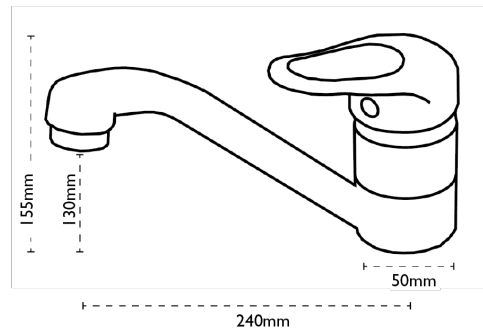

## Osprey | 115.0019.206

Osprey is a low profile tap that is highly practical whilst allowing optimum space at your sink. With the single lever handle and long spout, Osprey is the conventional choice for conventional kitchens.

### Tap Details

<b>Finish:</b>	Chrome
<b>Tap Type:</b>	Single Lever
<b>Valve Type:</b>	Ceramic Cartridge
<b>Tap Operation:</b>	Single Lever
<b>Water Pressure:</b>	Medium Pressure 0.5-1.2 bar

### Tap Dimensions

<b>Tap Height:</b>	155mm
<b>Spout Reach:</b>	240mm

### Additional Information

**Other:**

Hot and cold water mixed in body of tap. Non return valves supplied.  
Spout swivels through 360°.