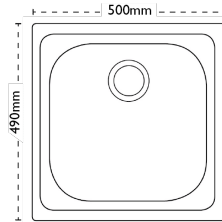

CARRON
P H O E N I X

Pacific 50 | 101.0066.534

Our Pacific range offers simple, functional design and has been created specifically for the developer market.

NB THIS PRODUCT IS DISCONTINUED.

Sink Details

Material:	Stainless Steel
Sink Range:	Pacific 50
Min Cabinet Size:	500mm
Colour:	Polished

Unit Dimensions

Left to Right:	500mm
Front to Back:	490mm

Bowl Dimensions

Left to Right:	420mm
Front to Back:	380mm
Height:	200mm

Cut-Out Dimensions

Left to Right: 484mm

Front to Back: 474mm

Cut-Out Dimensions

Tap Hole: 35mm