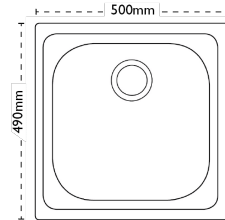

CARRON
P H O E N I X

Pacific 50 | 101.0066.534

Our Pacific range offers simple, functional design and has been created specifically for the developer market.

Sink Details

Material:	Stainless Steel
Sink Range:	Pacific 50
Min Cabinet Size:	500mm
Colour:	Polished

Unit Dimensions

Left to Right:	500mm
Front to Back:	490mm

Bowl Dimensions

Left to Right:	420mm
Front to Back:	380mm
Height:	200mm