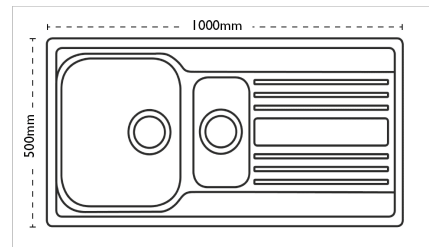

CARRON
P H O E N I X

Rapid 150 | 101.0495.211

Our Rapid range offers classic curves and a modern appearance. Each of the two models is complemented by a range of accessories, allowing you to make the most of your sink space. Shown with Henley Chrome Tap.

Sink Details

Material:	Stainless Steel
Sink Range:	Rapid
Min Cabinet Size:	600mm
Colour:	Brushed

Unit Dimensions

Left to Right:	1000mm
Front to Back:	500mm

Bowl Dimensions

Left to Right:	410mm
Front to Back:	400mm
Height:	190mm

Second Bowl Dimensions