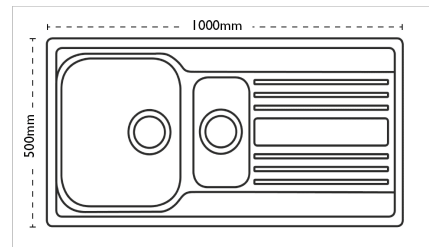

CARRON
P H O E N I X

Rapid 150 | 101.0495.211

Our Rapid range offers classic curves and a modern appearance. Each of the two models is complemented by a range of accessories, allowing you to make the most of your sink space. Shown with Henley Chrome Tap.

Sink Details

Material:	Stainless Steel
Sink Range:	Rapid
Min Cabinet Size:	600mm
Colour:	Brushed

Unit Dimensions

Left to Right:	1000mm
Front to Back:	500mm

Bowl Dimensions

Left to Right:	410mm
Front to Back:	400mm
Height:	190mm

Second Bowl Dimensions

Left to Right:	160mm
Front to Back:	300mm
Height:	120mm

Cut-Out Dimensions

Left to Right:	980mm
Front to Back:	480mm

Cut-Out Dimensions

Tap Hole:	35mm
------------------	------