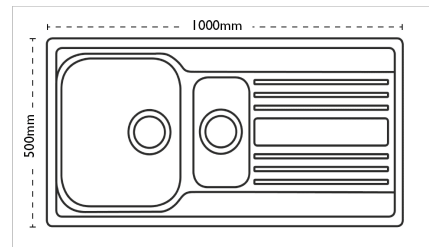

CARRON
P H O E N I X

Rapid 150 | 101.0495.211

Our Rapid range offers classic curves and a modern appearance. Each of the two models is complemented by a range of accessories, allowing you to make the most of your sink space. Shown with Henley Chrome Tap.

Sink Details

Material:	Stainless Steel
Sink Range:	Rapid
Min Cabinet Size:	600mm
Colour:	Brushed

Unit Dimensions

Left to Right:	1000mm
Front to Back:	500mm

Bowl Dimensions

Left to Right:	340mm
Front to Back:	400mm
Height:	190mm

Second Bowl Dimensions

Left to Right:	160mm
Front to Back:	300mm
Height:	120mm

Cut-Out Dimensions

Left to Right:	980mm
Front to Back:	480mm

Cut-Out Dimensions

Tap Hole:	35mm
------------------	------