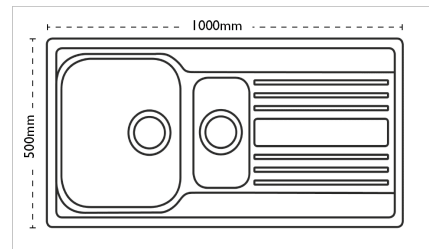

CARRON
P H O E N I X

Rapid 150 | 101.0589.865

Our Rapid range in NEW Linen Finish offers classic curves and a modern appearance. Each of the two models is complemented by a range of accessories, allowing you to make the most of your sink space. Shown with Henley Chrome Tap.

Sink Details

Material:	Stainless Steel
Sink Range:	Rapid
Min Cabinet Size:	600mm
Colour:	Linen

Unit Dimensions

Left to Right:	1000mm
Front to Back:	500mm

Bowl Dimensions

Left to Right:	410mm
Front to Back:	400mm
Height:	190mm

Second Bowl Dimensions

Left to Right:	160mm
Front to Back:	300mm
Height:	120mm

Cut-Out Dimensions

Left to Right:	980mm
Front to Back:	480mm

Cut-Out Dimensions

Tap Hole:	35mm
------------------	------