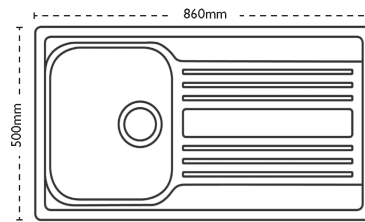

CARRON
P H O E N I X

Rapid 90 | 101.0495.180

Our Rapid range offers classic curves and a modern appearance. Each of the two models is complemented by a range of accessories, allowing you to make the most of your sink space. Shown with Henley Chrome Tap.

Sink Details

Material:	Stainless Steel
Sink Range:	Rapid
Min Cabinet Size:	500mm
Colour:	Brushed

Unit Dimensions

Left to Right:	860mm
Front to Back:	500mm

Bowl Dimensions

Left to Right:	340mm
Front to Back:	400mm
Height:	190mm

Cut-Out Dimensions

Left to Right: 840mm

Front to Back: 480mm

Cut-Out Dimensions

Tap Hole: 35mm