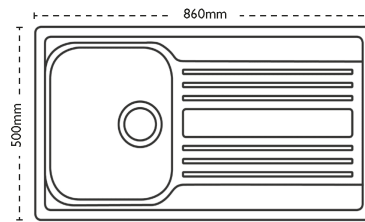

CARRON
P H O E N I X

Rapid 90 | 101.0495.180

Our Rapid range offers classic curves and a modern appearance. Each of the two models is complemented by a range of accessories, allowing you to make the most of your sink space. Shown with Henley Chrome Tap.

Sink Details

Material:	Stainless Steel
Sink Range:	Rapid
Min Cabinet Size:	500mm
Colour:	Brushed

Unit Dimensions

Left to Right:	860mm
Font to Back:	500mm

Bowl Dimensions

Left to Right:	410mm
Font to Back:	400mm
Height:	190mm

Cut-Out Dimensions

Left to Right: 840mm

Font to Back: 480mm

Cut-Out Dimensions

Tap Hole: 35mm