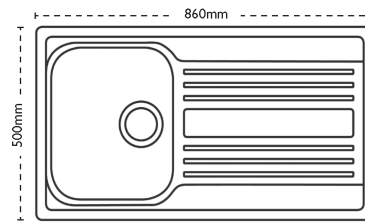

CARRON
P H O E N I X

Rapid 90 | 101.0495.180

Our Rapid range offers classic curves and a modern appearance. Each of the two models is complemented by a range of accessories, allowing you to make the most of your sink space. Shown with Henley Chrome Tap.

Sink Details

Material:	Stainless Steel
Sink Range:	Rapid
Min Cabinet Size:	450mm
Colour:	Brushed

Unit Dimensions

Left to Right:	860mm
Front to Back:	500mm

Bowl Dimensions

Left to Right:	340mm
Front to Back:	400mm
Height:	190mm

Cut-Out Dimensions

Left to Right: 840mm

Front to Back: 480mm

Cut-Out Dimensions

Tap Hole: 35mm