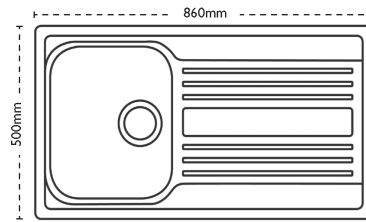

CARRON
P H O E N I X

Rapid 90 | 101.0589.864

Our Rapid range in NEW Linen Finish offers classic curves and a modern appearance. Each of the two models is complemented by a range of accessories, allowing you to make the most of your sink space. Shown with Henley Chrome Tap.

Sink Details

| | |
|--------------------------|-----------------|
| Material: | Stainless Steel |
| Sink Range: | Rapid |
| Min Cabinet Size: | 500mm |
| Colour: | Linen |

Unit Dimensions

| | |
|-----------------------|-------|
| Left to Right: | 860mm |
| Front to Back: | 500mm |

Bowl Dimensions

| | |
|-----------------------|-------|
| Left to Right: | 410mm |
| Front to Back: | 400mm |
| Height: | 190mm |

Cut-Out Dimensions

Left to Right: 840mm

Front to Back: 480mm

Cut-Out Dimensions

Tap Hole: 35mm