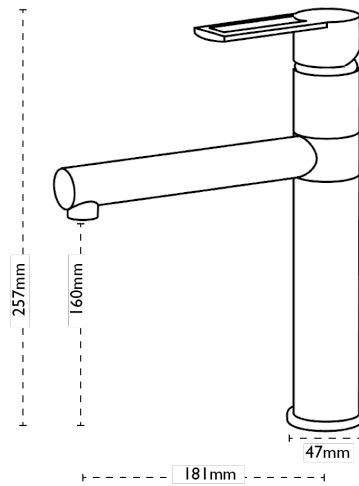

CARRON
P H O E N I X

Reno | 115.0535.842

With its slim cylindrical tap body and sleek straight lines, Reno oozes modernity. The single lever and directional spout make this tap a highly practical choice. Also available in Chrome and Jet Black colourways.

Tap Details

| | |
|------------------------|-----------------------------|
| Finish: | Stone Grey |
| Tap Type: | Single Lever |
| Valve Type: | Ceramic Cartridge |
| Tap Operation: | Single Lever |
| Water Pressure: | Medium Pressure 0.5-1.2 bar |

Tap Dimensions

| | |
|---------------------|-------|
| Tap Height: | 257mm |
| Spout Reach: | 181mm |

Additional Information

Other:

Flow Regulator for this model available upon request.