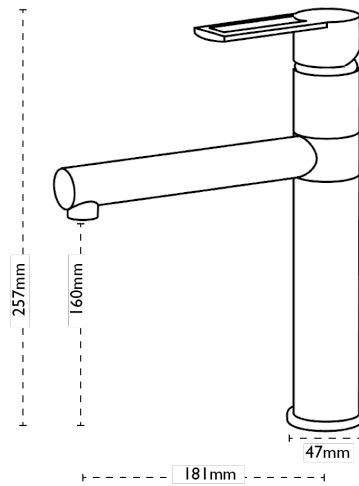

## Reno | 115.0535.842

With its slim cylindrical tap body and sleek straight lines, Reno oozes modernity. The single lever and directional spout make this tap a highly practical choice. Also available in Chrome and Jet Black colourways.

### Tap Details

<b>Finish:</b>	Stone Grey
<b>Tap Type:</b>	Single Lever
<b>Valve Type:</b>	Ceramic Cartridge
<b>Tap Operation:</b>	Single Lever
<b>Water Pressure:</b>	Medium Pressure 0.5-1.2 bar

### Tap Dimensions

<b>Tap Height:</b>	257mm
<b>Spout Reach:</b>	181mm