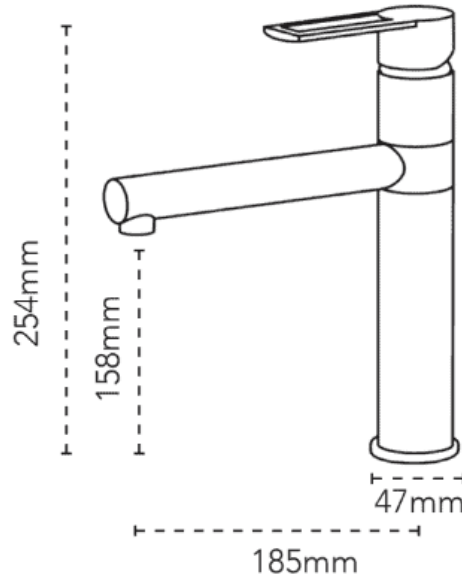

CARRON
P H O E N I X

Reno | 115.0189.492

With its slim cylindrical tap body and sleek straight lines, Reno oozes modernity. The single lever and directional spout make this tap a highly practical choice. Also available in Chrome and Stone Grey colourways.

Tap Details

Finish:	Black
Tap Type:	Single Lever
Valve Type:	Ceramic Cartridge
Tap Operation:	Single Lever
Water Pressure:	Low Pressure 0.2-0.5 bar

Tap Dimensions

Tap Height:	254mm
Spout Reach:	185mm

Additional Information