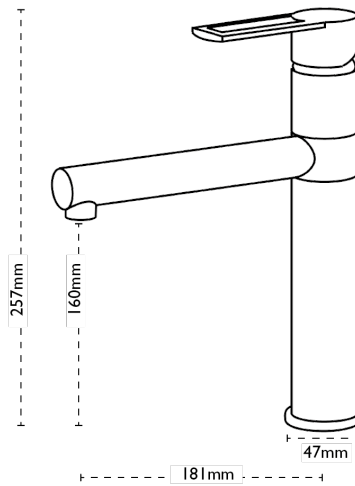

## Reno | 115.0189.492

With its slim cylindrical tap body and sleek straight lines, Reno oozes modernity. The single lever and directional spout make this tap a highly practical choice. Also available in Chrome and Stone Grey colourways.

### Tap Details

|                        |                             |
|------------------------|-----------------------------|
| <b>Finish:</b>         | Onyx                        |
| <b>Tap Type:</b>       | Single Lever                |
| <b>Valve Type:</b>     | Ceramic Cartridge           |
| <b>Tap Operation:</b>  | Single Lever                |
| <b>Water Pressure:</b> | Medium Pressure 0.5-1.2 bar |

### Tap Dimensions

|                     |       |
|---------------------|-------|
| <b>Tap Height:</b>  | 257mm |
| <b>Spout Reach:</b> | 181mm |