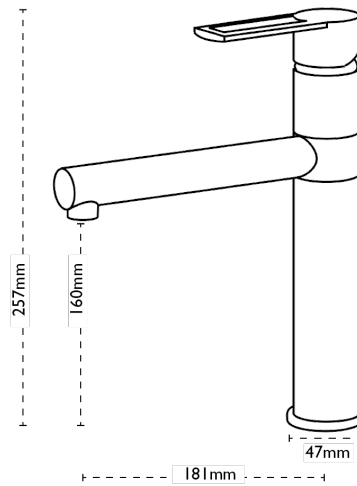

CARRON
P H O E N I X

Reno | 115.0189.492

With its slim cylindrical tap body and sleek straight lines, Reno oozes modernity. The single lever and directional spout make this tap a highly practical choice. Also available in Chrome and Stone Grey colourways.

Tap Details

Finish:	Onyx
Tap Type:	Single Lever
Valve Type:	Ceramic Cartridge
Tap Operation:	Single Lever
Water Pressure:	Medium Pressure 0.5-1.2 bar

Tap Dimensions

Tap Height:	257mm
Spout Reach:	181mm

Additional Information