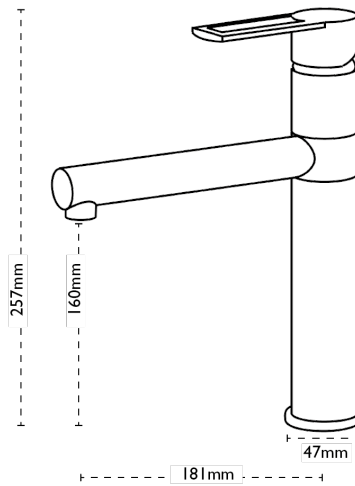

## Reno | 115.0189.492

With its slim cylindrical tap body and sleek straight lines, Reno oozes modernity. The single lever and directional spout make this tap a highly practical choice. Also available in Chrome and Stone Grey colourways.

### Tap Details

<b>Finish:</b>	Jet Black
<b>Tap Type:</b>	Single Lever
<b>Valve Type:</b>	Ceramic Cartridge
<b>Tap Operation:</b>	Single Lever
<b>Water Pressure:</b>	Medium Pressure 0.5-1.2 bar

### Tap Dimensions

<b>Tap Height:</b>	257mm
<b>Spout Reach:</b>	181mm