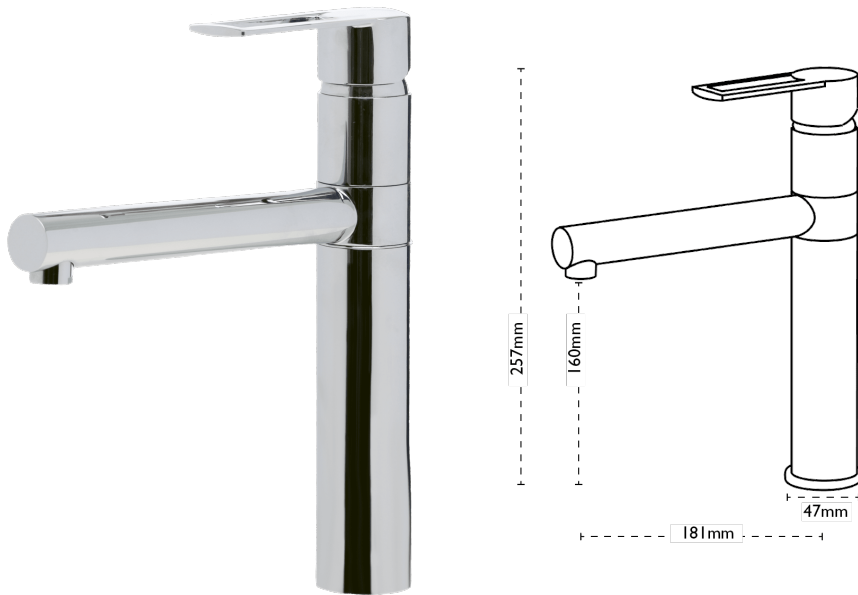

CARRON
P H O E N I X

Reno | 115.0029.805

With its slim cylindrical tap body and sleek straight lines, Reno oozes modernity. The single lever and directional spout make this tap a highly practical choice. Also available in Stone Grey and Jet Black colourways.

Tap Details

Finish:	Chrome
Tap Type:	Single Lever
Valve Type:	Ceramic Cartridge
Tap Operation:	Single Lever
Water Pressure:	Medium Pressure 0.5-1.2 bar

Tap Dimensions

Tap Height:	257mm
Spout Reach:	181mm