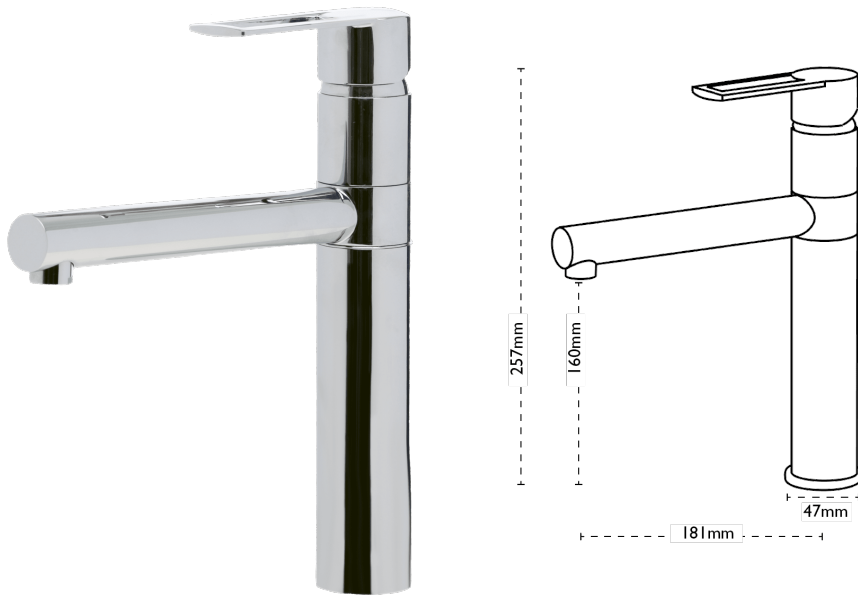

**CARRON**  
P H O E N I X

## Reno | 115.0029.805

With its slim cylindrical tap body and sleek straight lines, Reno oozes modernity. The single lever and directional spout make this tap a highly practical choice. Also available in Stone Grey and Jet Black colourways.

### Tap Details

<b>Finish:</b>	Chrome
<b>Tap Type:</b>	Single Lever
<b>Valve Type:</b>	Ceramic Cartridge
<b>Tap Operation:</b>	Single Lever
<b>Water Pressure:</b>	Medium Pressure 0.5-1.2 bar

### Tap Dimensions

<b>Tap Height:</b>	257mm
<b>Spout Reach:</b>	181mm