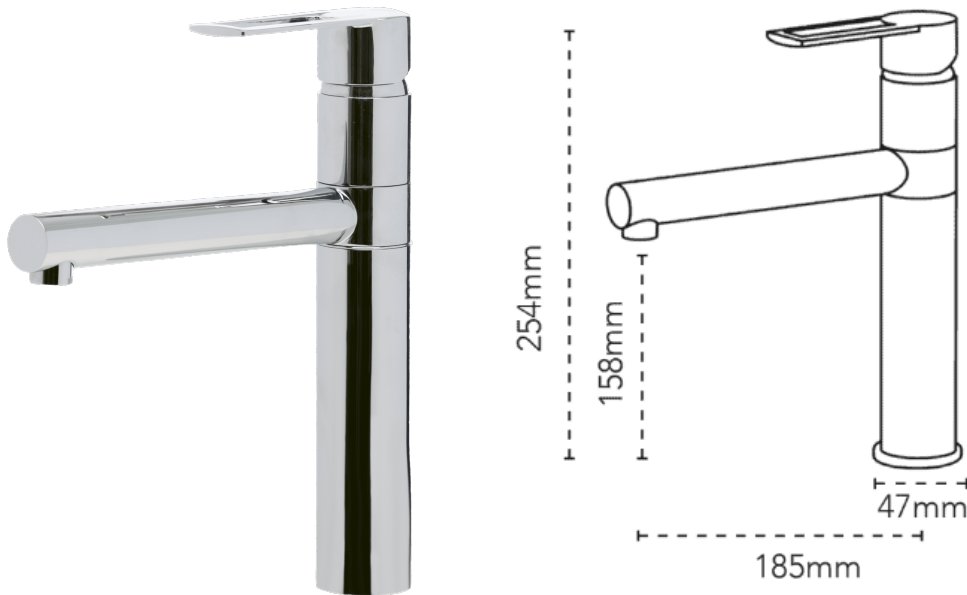

CARRON
P H O E N I X

Reno | 115.0029.805

With its slim cylindrical tap body and sleek straight lines, Reno oozes modernity. The single lever and directional spout make this tap a highly practical choice. Also available in Stone Grey and Jet Black colourways.

Tap Details

Finish:	Chrome
Tap Type:	Single Lever
Valve Type:	Ceramic Cartridge
Tap Operation:	Single Lever
Water Pressure:	Low Pressure 0.2-0.5 bar

Tap Dimensions

Tap Height:	254mm
Spout Reach:	185mm

Additional Information