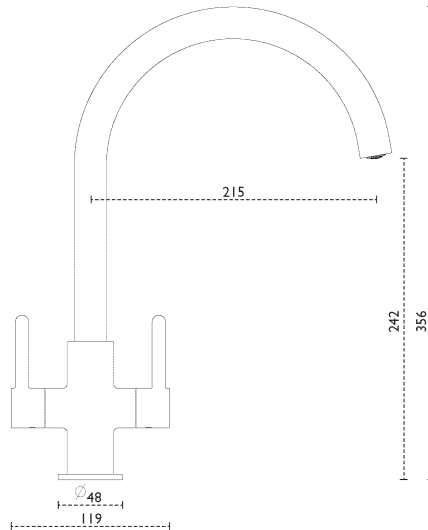

CARRON
P H O E N I X

Rosolina J-Spout | 115.0605.453

The Rosolina J-Spout's slim-line body produces a low profile appearance, perfect for all contemporary sink styles. Replaces the Savona J-Spout.

Tap Details

Finish:	Brushed Nickel
Tap Type:	Two Lever
Valve Type:	Ceramic Cartridge
Tap Operation:	Two Lever
Water Pressure:	Medium Pressure 0.5-1.2 bar

Tap Dimensions

Tap Height:	356mm
Spout Reach:	215mm