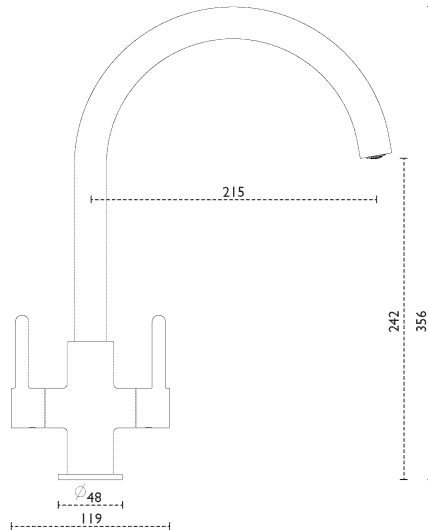

## Rosolina J-Spout | 115.0605.453

The Rosolina J-Spout's slim-line body produces a low profile appearance, perfect for all contemporary sink styles. Replaces the Savona J-Spout.

### Tap Details

<b>Finish:</b>	Decor Steel
<b>Tap Type:</b>	Two Lever
<b>Valve Type:</b>	Ceramic Cartridge
<b>Tap Operation:</b>	Two Lever
<b>Water Pressure:</b>	Medium Pressure 0.5-1.2 bar

### Tap Dimensions

<b>Tap Height:</b>	356mm
<b>Spout Reach:</b>	215mm