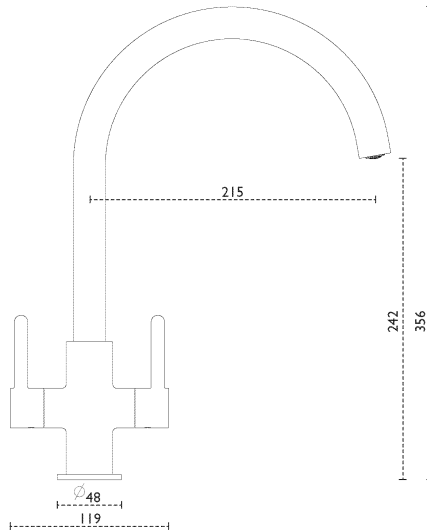

CARRON
P H O E N I X

Rosolina J-Spout | 115.0605.454

The Rosolina J-Spout's slim-line body produces a low profile appearance, perfect for all contemporary sink styles. Replaces the Savona J-Spout.

Tap Details

Finish:	Matt Black
Tap Type:	Two Lever
Valve Type:	Ceramic Cartridge
Tap Operation:	Two Lever
Water Pressure:	Medium Pressure 0.5-1.2 bar

Tap Dimensions

Tap Height:	356mm
Spout Reach:	215mm