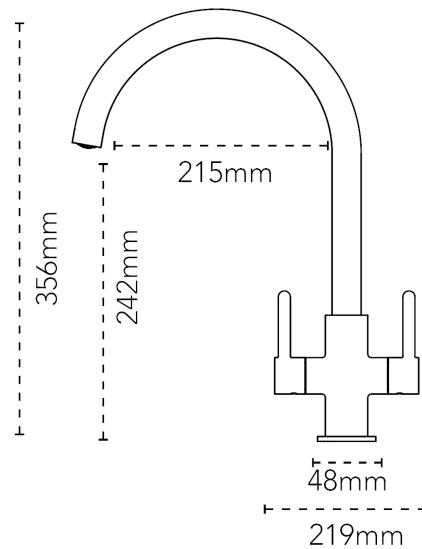

CARRON
P H O E N I X

Rosolina J-Spout | 115.0605.454

The Rosolina J-Spout's slim-line body produces a low profile appearance, perfect for all contemporary sink styles. Replaces the Savona J-Spout.

Tap Details

Finish:	Black
Tap Type:	Two Lever
Valve Type:	Ceramic Cartridge
Tap Operation:	Two Lever
Water Pressure:	Low Pressure 0.2-0.5 bar

Tap Dimensions

Tap Height:	356mm
Spout Reach:	215mm