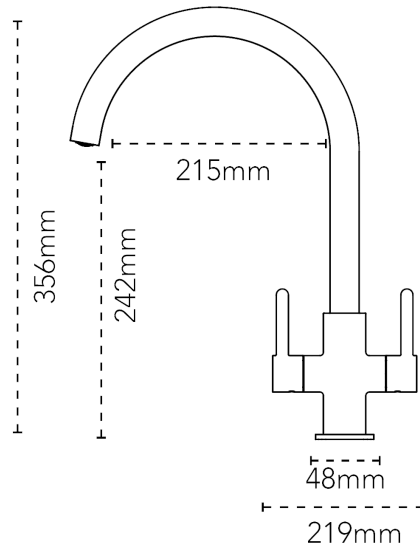

CARRON
P H O E N I X

Rosolina J Spout | 115.0689.772

The Rosolina J-Spout's slim-line body produces a low profile appearance, perfect for all contemporary sink styles

Tap Details

Finish:	Brass
Tap Type:	Two Lever
Valve Type:	Ceramic Cartridge
Tap Operation:	Dual lever
Water Pressure:	Low Pressure 0.2-0.5 bar

Tap Dimensions

Tap Height:	356mm
Spout Reach:	215mm