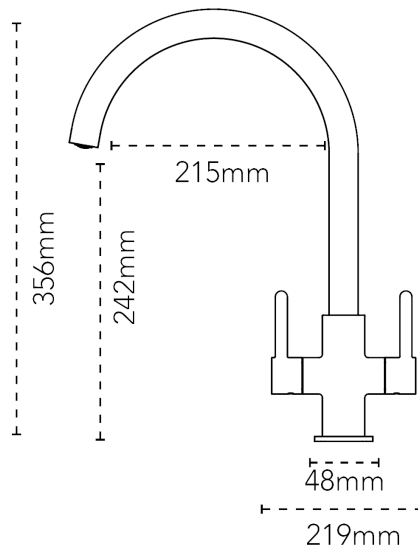

CARRON
P H O E N I X

Rosolina J-Spout | 115.0605.452

The Rosolina J-Spout's slim-line body produces a low profile appearance, perfect for all contemporary sink styles. Replaces the Savona J-Spout.

Tap Details

Finish:	Chrome
Tap Type:	Two Lever
Valve Type:	Ceramic Cartridge
Tap Operation:	Two Lever
Water Pressure:	Low Pressure 0.2-0.5 bar

Tap Dimensions

Tap Height:	356mm
Spout Reach:	215mm