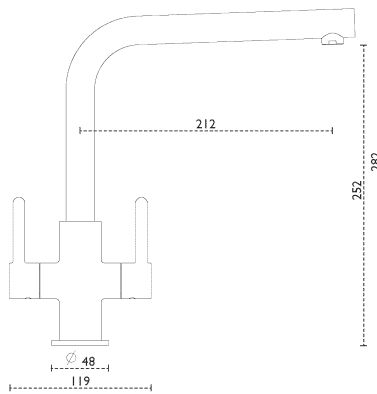

CARRON
P H O E N I X

Rosolina L-Spout | 115.0605.456

The Rosolina L-Spout's slim-line body produces a low profile appearance, perfect for all contemporary sink styles. Replaces the Savona L-Spout.

Tap Details

Finish:	Decor Steel
Tap Type:	Two Lever
Valve Type:	Ceramic Cartridge
Tap Operation:	Two Lever
Water Pressure:	Medium Pressure 0.5-1.2 bar

Tap Dimensions

Tap Height:	282mm
Spout Reach:	212mm