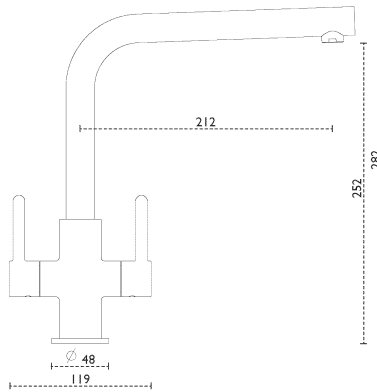

CARRON
P H O E N I X

Rosolina L-Spout | 115.0605.456

The Rosolina L-Spout's slim-line body produces a low profile appearance, perfect for all contemporary sink styles. Replaces the Savona L-Spout.

Tap Details

Finish:	Brushed Nickel
Tap Type:	Two Lever
Valve Type:	Ceramic Cartridge
Tap Operation:	Two Lever
Water Pressure:	Medium Pressure 0.5-1.2 bar

Tap Dimensions

Tap Height:	282mm
Spout Reach:	212mm