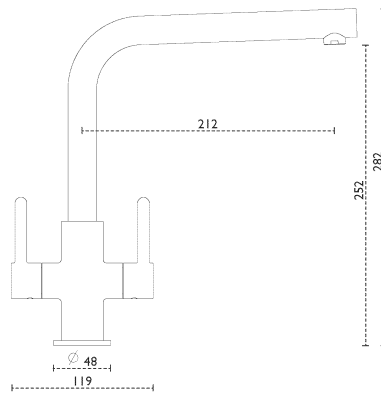

CARRON
P H O E N I X

Rosolina L-Spout | 115.0605.457

The Rosolina L-Spout's slim-line body produces a low profile appearance, perfect for all contemporary sink styles. Replaces the Savona L-Spout.

Tap Details

Finish:	Matt Black
Tap Type:	Two Lever
Valve Type:	Ceramic Cartridge
Tap Operation:	Two Lever
Water Pressure:	Medium Pressure 0.5-1.2 bar

Tap Dimensions

Tap Height:	282mm
Spout Reach:	212mm