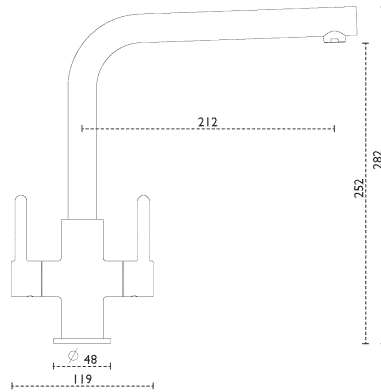

CARRON
P H O E N I X

Rosolina L-Spout | 115.0605.457

The Rosolina L-Spout's slim-line body produces a low profile appearance, perfect for all contemporary sink styles. Replaces the Savona L-Spout.

Tap Details

Finish:	Matt Black
Tap Type:	Two Lever
Valve Type:	Ceramic Cartridge
Tap Operation:	Two Lever
Water Pressure:	Medium Pressure 0.5-1.2 bar

Tap Dimensions

Tap Height:	282mm
Spout Reach:	212mm