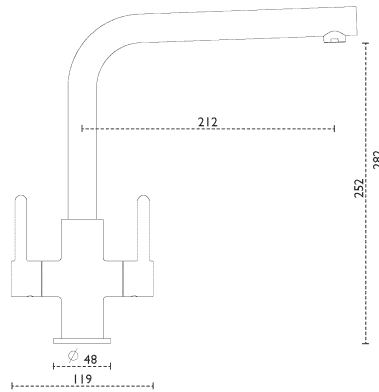

CARRON
P H O E N I X

Rosolina L Spout | 115.0689.773

The Rosolina L-Spout's slim-line body produces a low profile appearance, perfect for all contemporary sink styles

Tap Details

Finish:	Brass
Tap Type:	Two Lever
Valve Type:	Ceramic Cartridge
Tap Operation:	Dual lever
Water Pressure:	Medium Pressure 0.5-1.2 bar

Tap Dimensions

Tap Height:	282mm
Spout Reach:	212mm