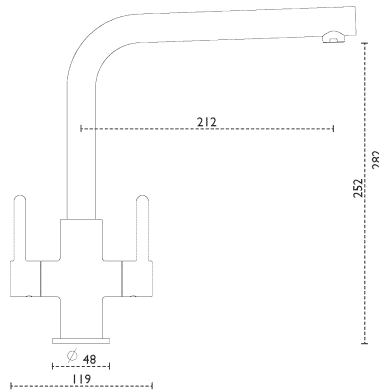

CARRON
P H O E N I X

Rosolina L-Spout | 115.0605.455

The Rosolina L-Spout's slim-line body produces a low profile appearance, perfect for all contemporary sink styles. Replaces the Savona L-Spout.

Tap Details

Finish:	Chrome
Tap Type:	Two Lever
Valve Type:	Ceramic Cartridge
Tap Operation:	Two Lever
Water Pressure:	Medium Pressure 0.5-1.2 bar

Tap Dimensions

Tap Height:	282mm
Spout Reach:	212mm