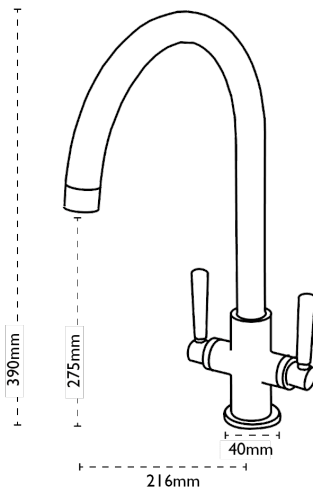

CARRON
P H O E N I X

Savona | 115.0166.651

Savona's slim-line body produces a low profile appearance, perfect for all contemporary sink styles.

NB PRODUCT DISCONTINUED JAN 2021

Tap Details

Finish:	Decor Steel
Tap Type:	Two Lever
Valve Type:	Ceramic Cartridge
Tap Operation:	Two Lever
Water Pressure:	Medium Pressure 0.5-1.2 bar

Tap Dimensions

Tap Height:	216mm
Spout Reach:	216mm

Additional Information

Other:

Ceramic valves. Quarter turn action.