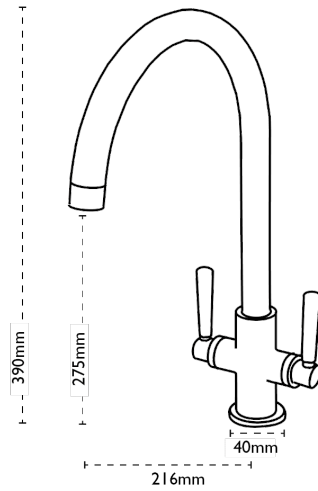

## Savona | 115.0166.651

Savona's slim-line body produces a low profile appearance, perfect for all contemporary sink styles.

### Tap Details

<b>Finish:</b>	Brushed Nickel
<b>Tap Type:</b>	Two Lever
<b>Valve Type:</b>	Ceramic Cartridge
<b>Tap Operation:</b>	Two Lever
<b>Water Pressure:</b>	Medium Pressure 0.5-1.2 bar

### Tap Dimensions

<b>Tap Height:</b>	216mm
<b>Spout Reach:</b>	216mm