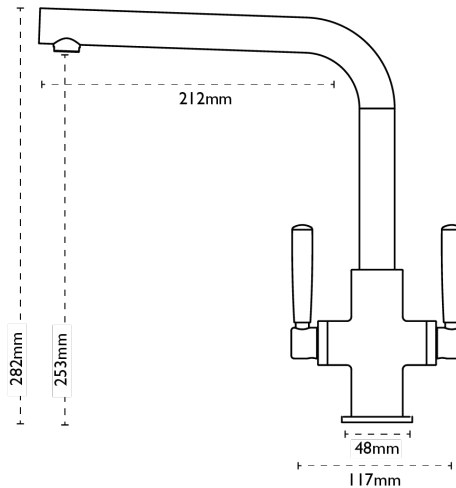

## Savona L Spout | 115.0535.865

Savona's slim-line body and L shaped spout produces a low profile appearance, perfect for all contemporary sink styles.

### Tap Details

<b>Finish:</b>	Brushed Nickel
<b>Tap Type:</b>	Two Lever
<b>Valve Type:</b>	Ceramic Cartridge
<b>Tap Operation:</b>	Two Lever
<b>Water Pressure:</b>	Medium Pressure 0.5-1.2 bar

### Tap Dimensions

<b>Tap Height:</b>	282mm
<b>Spout Reach:</b>	212mm