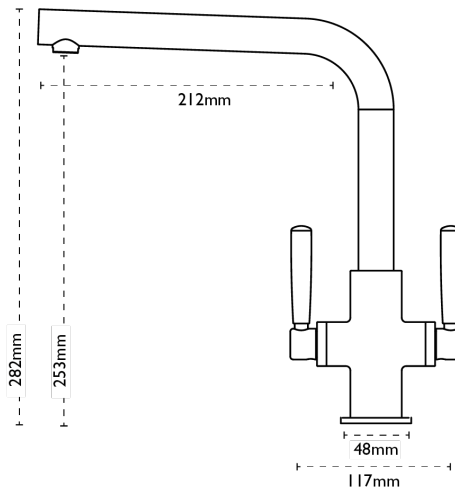

## Savona L Spout | 115.0535.865

Savona's slim-line body and L shaped spout produces a low profile appearance, perfect for all contemporary sink styles.

NB PRODUCT DISCONTINUED JAN 2021

### Tap Details

<b>Finish:</b>	Decor Steel
<b>Tap Type:</b>	Two Lever
<b>Valve Type:</b>	Ceramic Cartridge
<b>Tap Operation:</b>	Two Lever
<b>Water Pressure:</b>	Medium Pressure 0.5-1.2 bar

### Tap Dimensions

<b>Tap Height:</b>	282mm
<b>Spout Reach:</b>	212mm